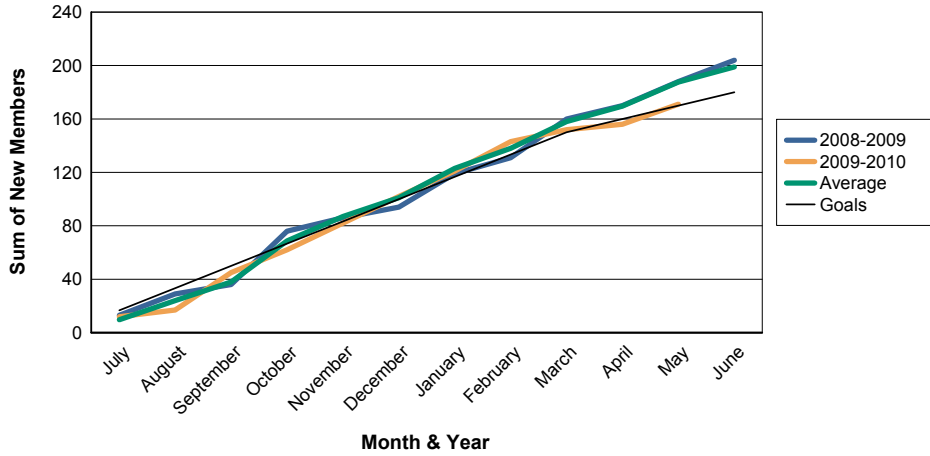

3 Year Comparisons for GMT Constitutional Area 1

By GMT District

As of May 2010

Sum of New Clubs/ Month & Year

For District 27 D1

Sum of Dropped Clubs/ Month & Year

For District 27 D1

Sum of Net Clubs/ Month & Year

For District 27 D1

Sum of Charter Members/ Month & Year

For District 27 D1

3 Year Comparisons for GMT Constitutional Area 1

By GMT District

As of May 2010

Sum of New Members/ Month & Year

For District 27 D1

Sum of Dropped Members/ Month & Year

For District 27 D1

Sum of Net Members/ Month & Year

For District 27 D1