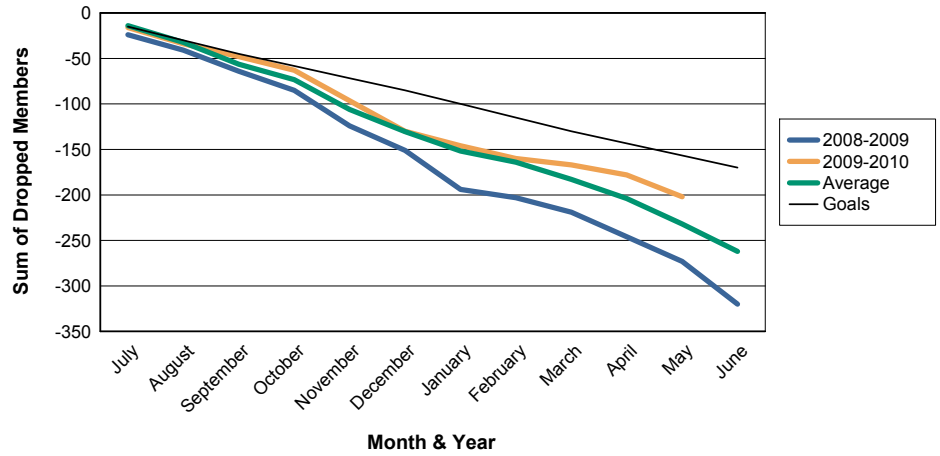

3 Year Comparisons for GMT Constitutional Area 1

By GMT District

As of May 2010

Sum of New Clubs/ Month & Year

For District 27 D1

Sum of Dropped Clubs/ Month & Year

For District 27 D1

Sum of Net Clubs/ Month & Year

For District 27 D1

Sum of Charter Members/ Month & Year

For District 27 D1

3 Year Comparisons for GMT Constitutional Area 1

By GMT District

As of May 2010

Sum of New Members/ Month & Year

For District 27 D1

Sum of Dropped Members/ Month & Year

For District 27 D1

Sum of Net Members/ Month & Year

For District 27 D1