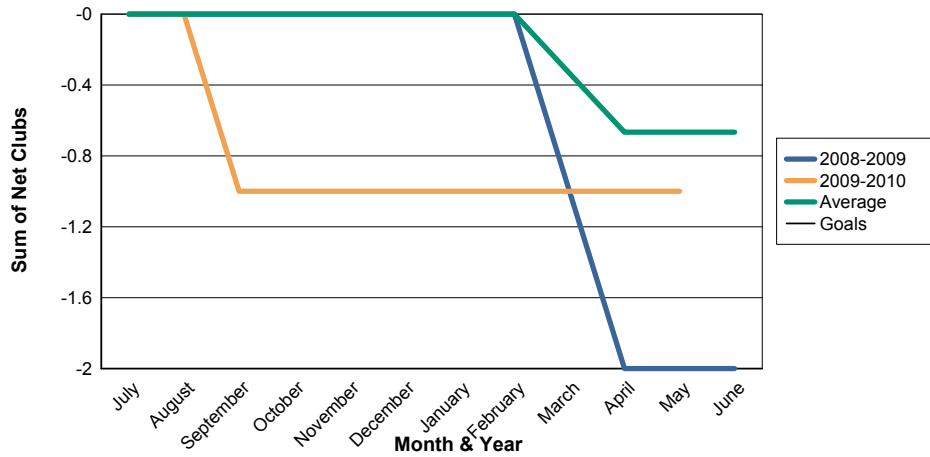

Sum of Net Clubs/ Month & Year

For District 27 D1