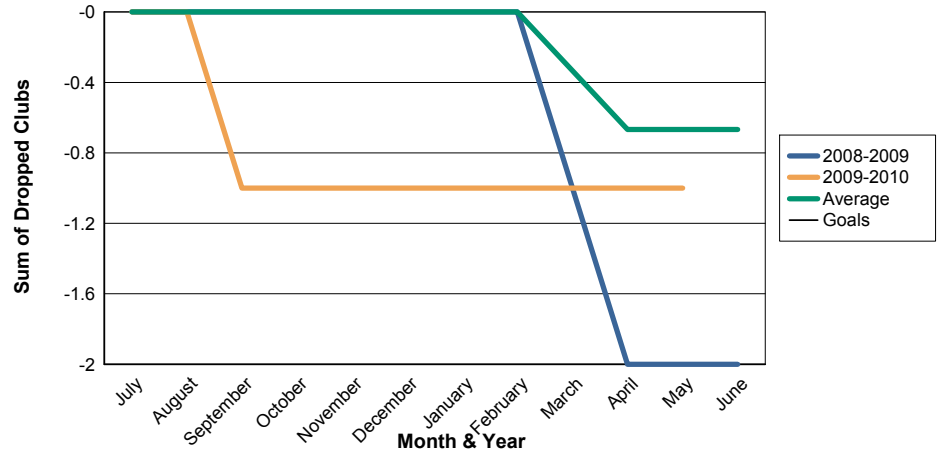

3 Year Comparisons for GMT Constitutional Area 1

By GMT District

As of May 2010

Sum of New Clubs/ Month & Year

For District 27 D1

Sum of Dropped Clubs/ Month & Year

For District 27 D1

Sum of Net Clubs/ Month & Year