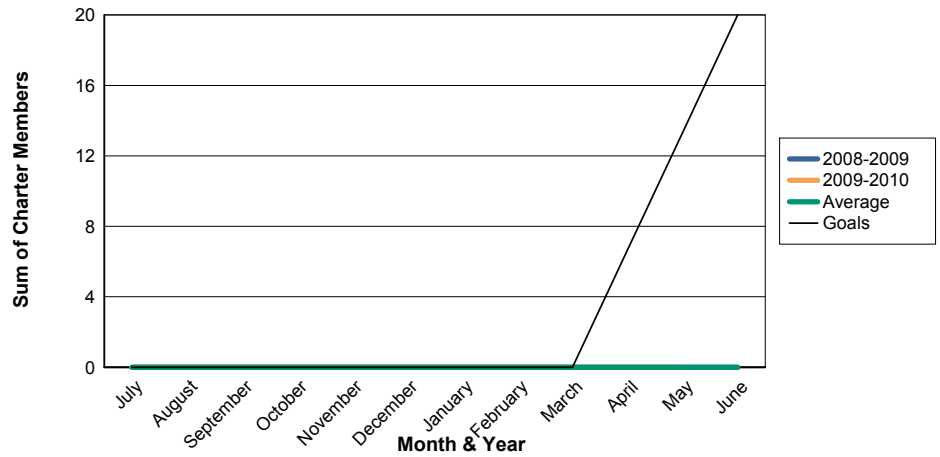

3 Year Comparisons for GMT Constitutional Area 1

By GMT District

As of May 2010

Sum of New Clubs/ Month & Year

For District 27 D1

Sum of Dropped Clubs/ Month & Year

For District 27 D1

Sum of Net Clubs/ Month & Year

For District 27 D1

Sum of Charter Members/ Month & Year

For District 27 D1

3 Year Comparisons for GMT Constitutional Area 1

By GMT District

As of May 2010

Sum of New Members/ Month & Year

For District 27 D1