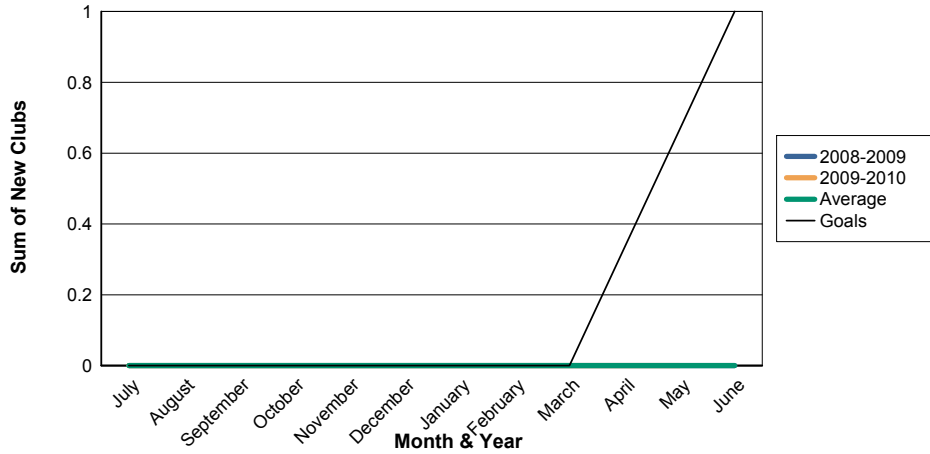

3 Year Comparisons for GMT Constitutional Area 1

By GMT District

As of May 2010

Sum of New Clubs/ Month & Year

For District 27 D1

Sum of Dropped Clubs/ Month & Year

For District 27 D1

Sum of Net Clubs/ Month & Year